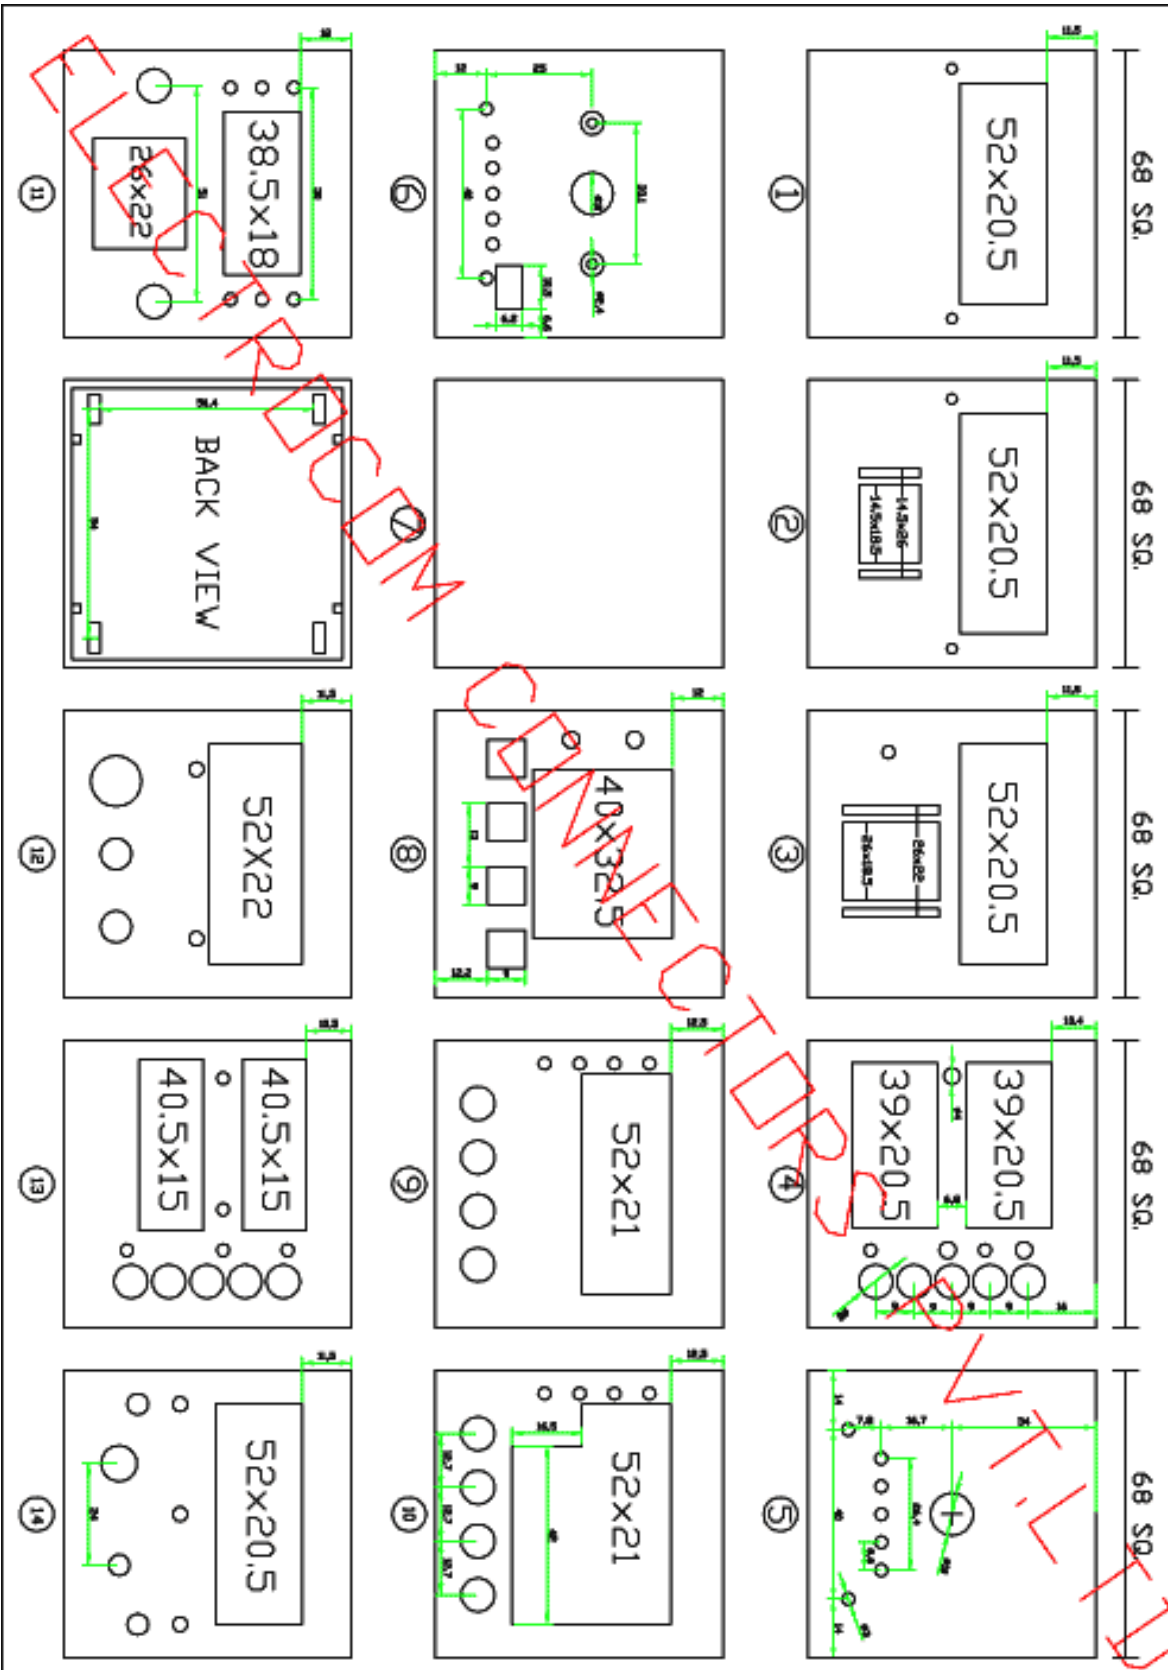

DRAWING OF 72x72 FRONT PLATES VENTURA

PAGE:1

All dims. are in mm.

DRAWING OF 72x72 FRONT PLATES VENTURA

PAGE:2

All dims. are in mm.

ELECTROCOM

DRIVERS

DM