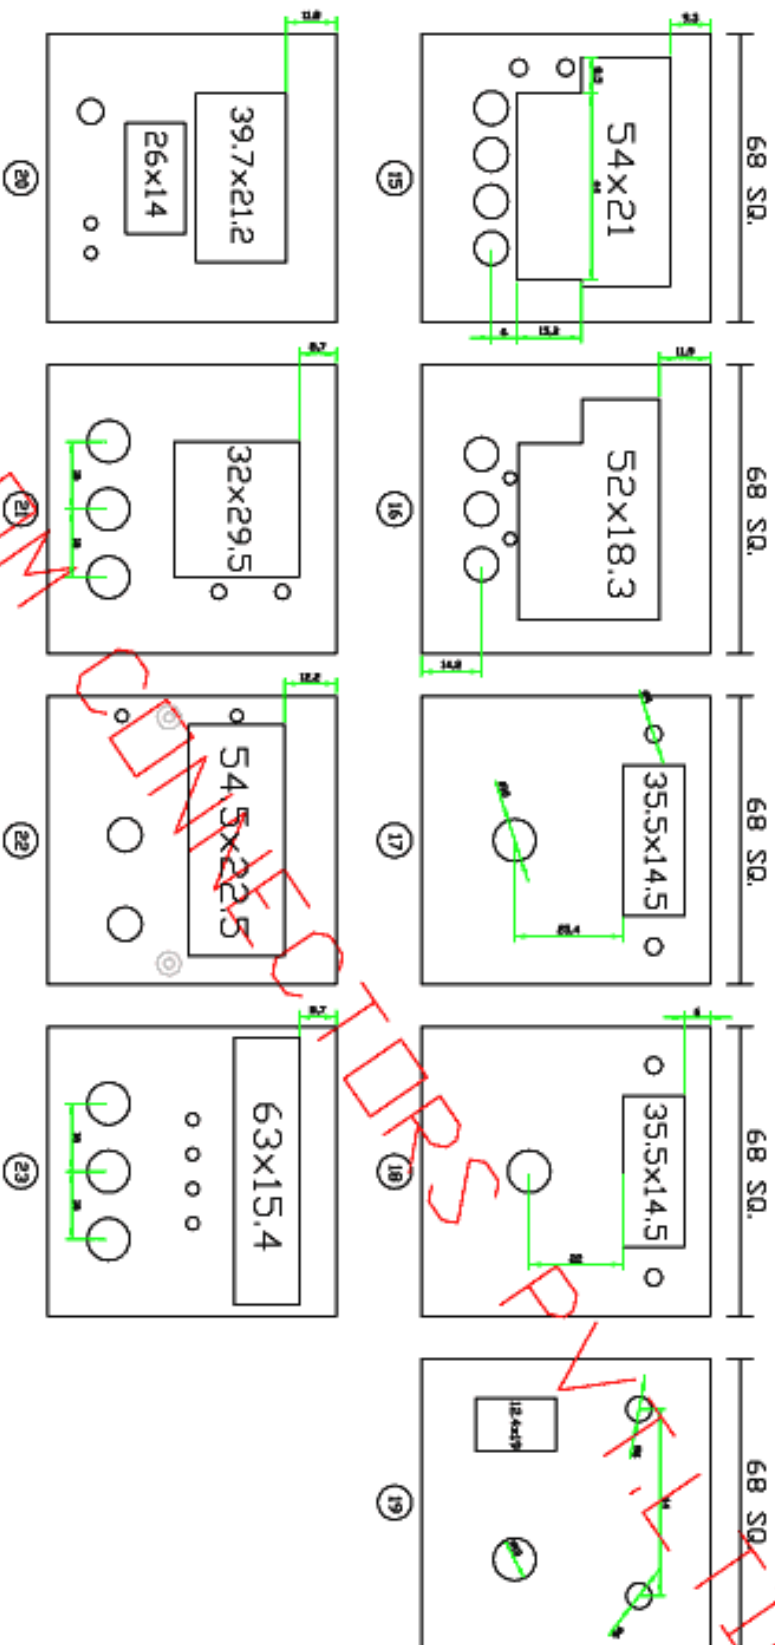

DRAWING OF 72x72 FRONT PLATES VENTURA

PAGE:1

All dims. are in mm.

DRAWING OF 72x72 FRONT PLATES VENTURA

PAGE:2

All dims. are in mm.

ELECTROCOM

DRIVERS

DM